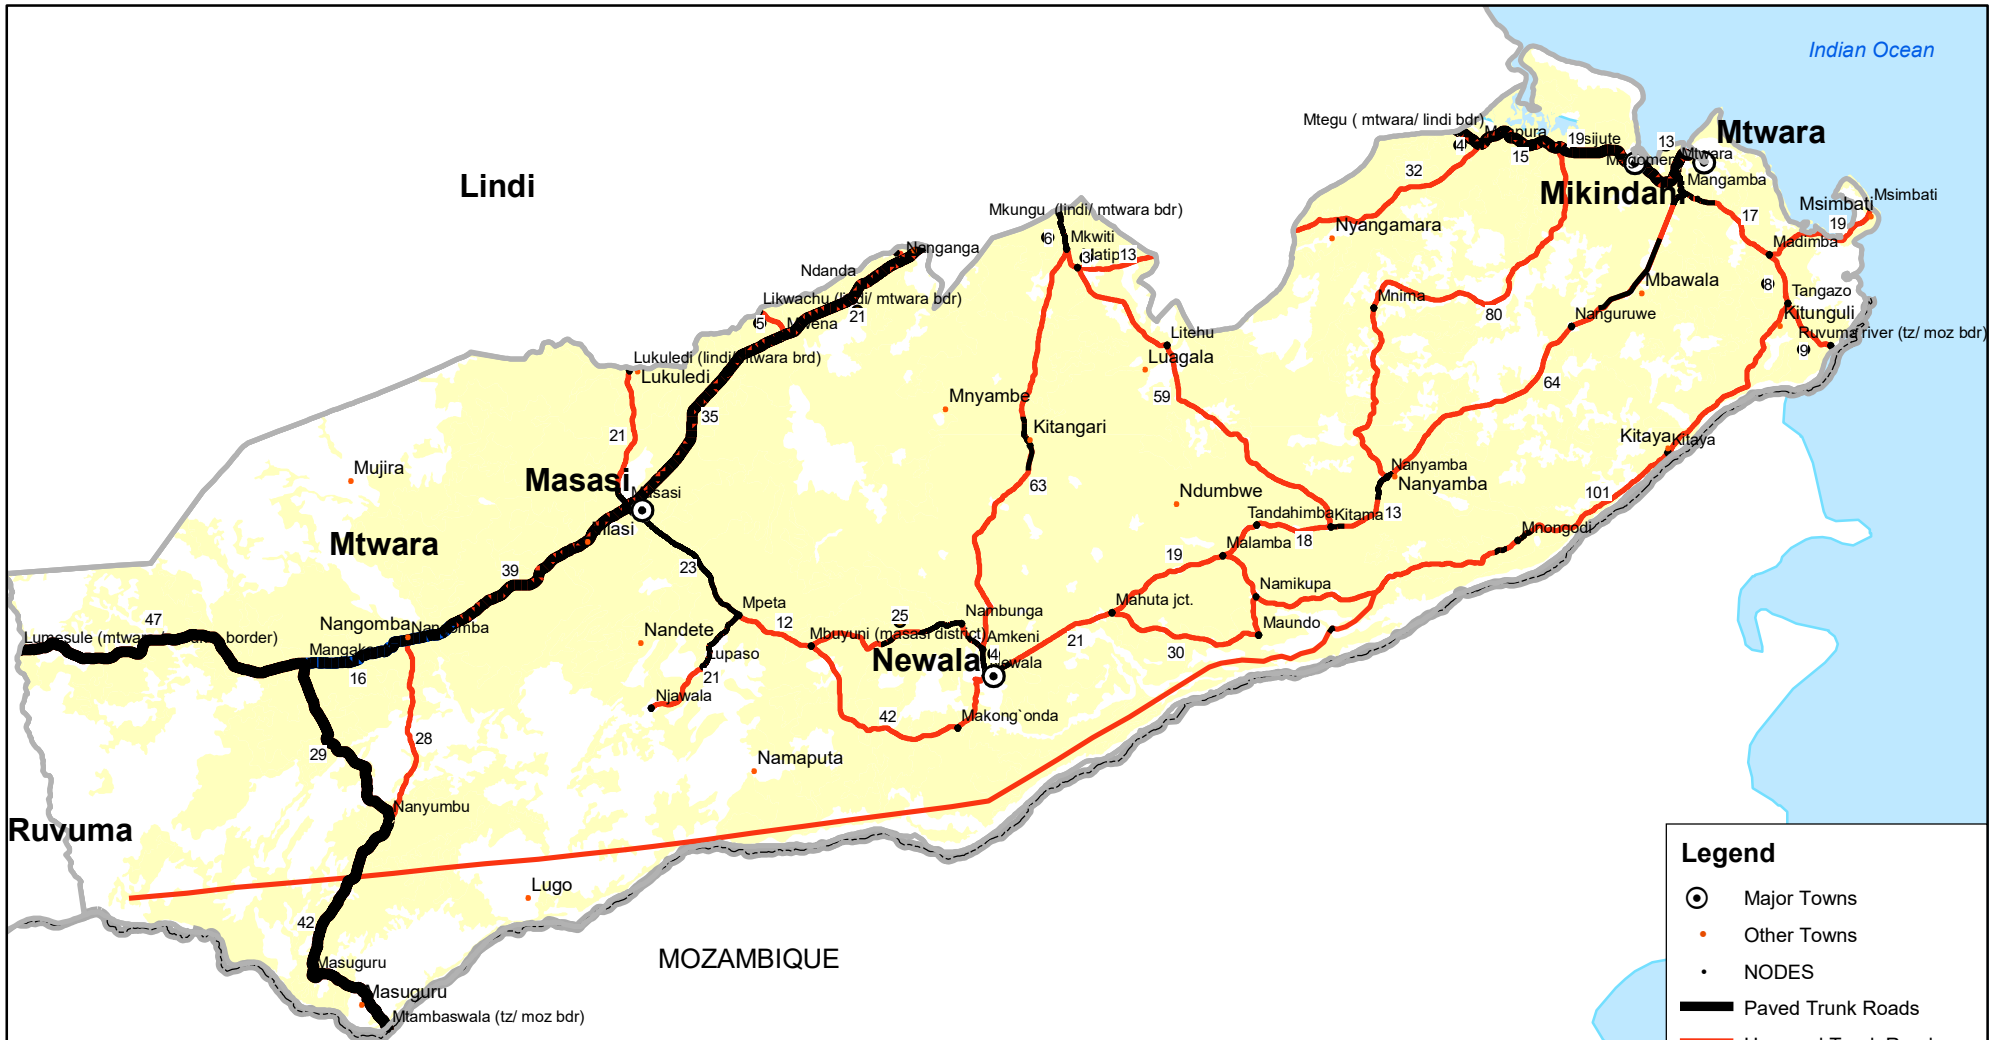

# MTWARA REGION ROADS NETWORK

**Legend**

- ⊙ Major Towns
- Other Towns
- NODES
- Paved Trunk Roads
- Unpaved Trunk Roads
- Paved Regional Roads
- Unpaved Regional Roads
- International Boundary
- Blue Ocean/ Lakes
- Green Parks/ Game Reserves
- Yellow Cultivated Lands
- Grey Regional Boundaries

30 Distance in km between Junction to Junction

Paved Trunk Roads	284
Unpaved Trunk Roads	0
<b>Total Trunk Roads</b>	<b>284</b>
Paved Regional Roads	106
Unpaved Regional Roads	884
<b>Total Regional Roads</b>	<b>989</b>
<b>Total Road Network</b>	<b>1,273</b>