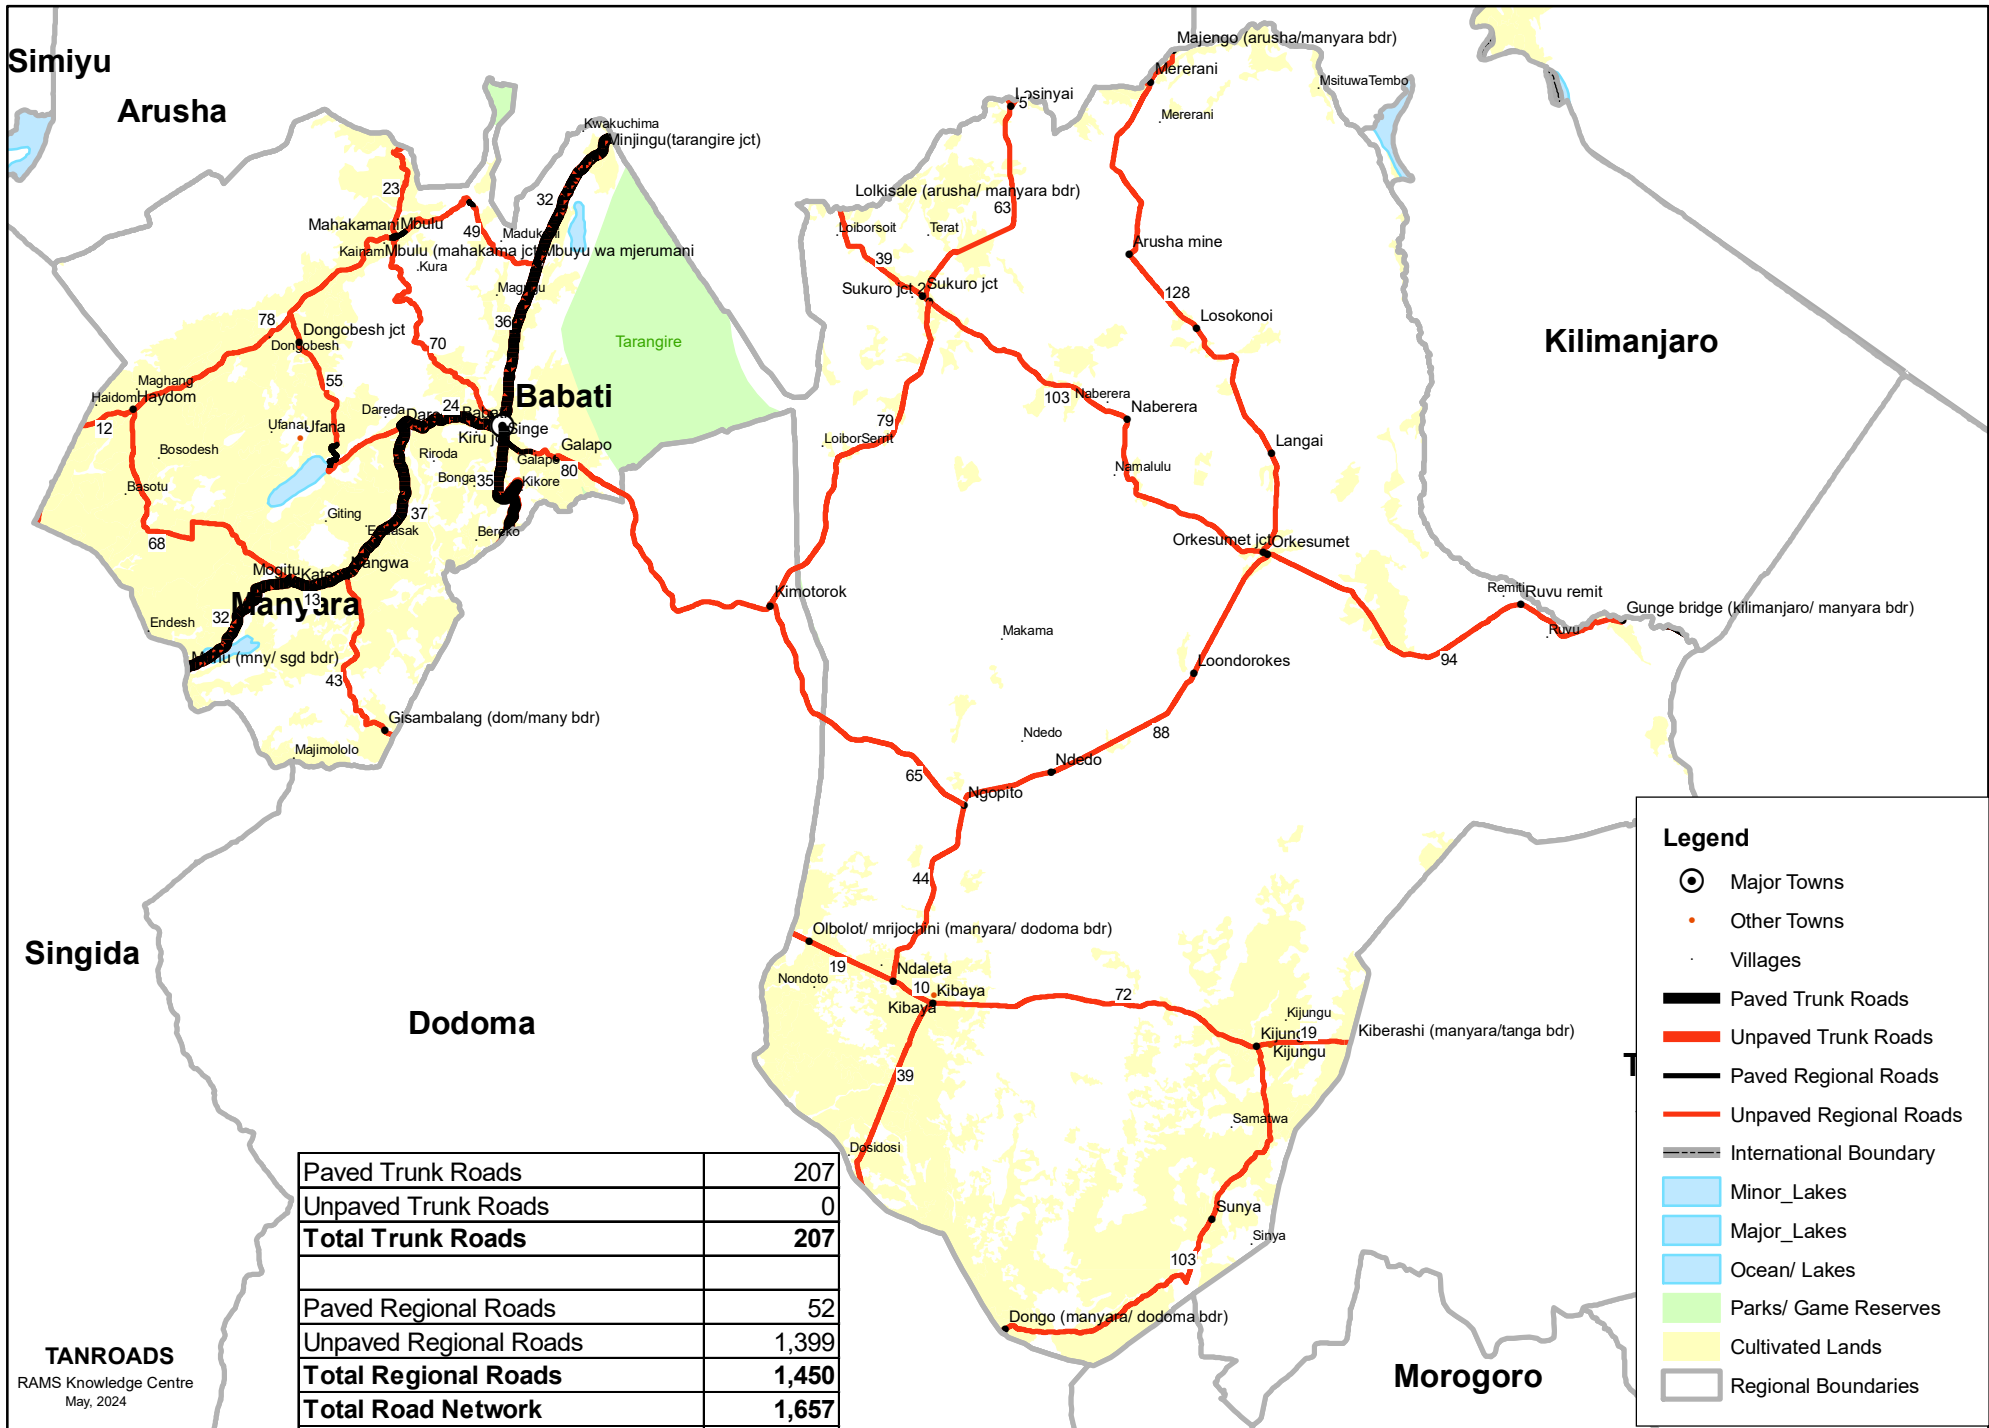

MANYARA REGION ROADS NETWORK

Legend

- ⊙ Major Towns
- Other Towns
- Villages
- ▬ Paved Trunk Roads
- ▬ Unpaved Trunk Roads
- ▬ Paved Regional Roads
- ▬ Unpaved Regional Roads
- International Boundary
- Minor_Lakes
- Major_Lakes
- Ocean/ Lakes
- Parks/ Game Reserves
- Cultivated Lands
- ▭ Regional Boundaries

Paved Trunk Roads	207
Unpaved Trunk Roads	0
Total Trunk Roads	207
Paved Regional Roads	52
Unpaved Regional Roads	1,399
Total Regional Roads	1,450
Total Road Network	1,657